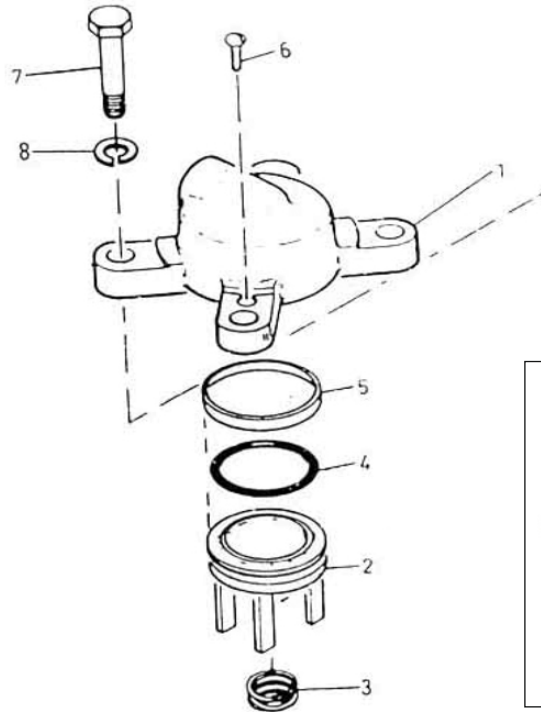

# 70265475 - ASSEMBLY UNLOADER

No.	Description	Ref Part No.	QTY
-	<b>ASSEMBLY UNLOADER</b>	<b>70265475</b>	-
1	- CAGE UNLOADER	34579789	1
2	- PLUNGER UNLOADER	30164255	1
3	- SPRING UNLOADER	30673396	1
4	- "O" RING 1-1/4" X 1-1/2" X 1/8"	95027900	1
5	- RING PISTON UNLOADER	30613244	1
6	- SCREW MACHINE	95261707	2
7	- SCREW CAP HEX HEAD 5/16" X 1-3/4"	70212162	2
8	- WASHER SPRING 5/16"	95096145	4